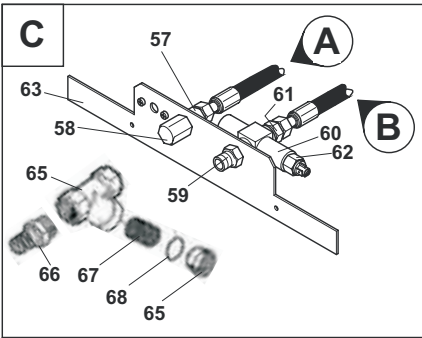

Vista Explodida

Vista Explodida

POS	CÓDIGO	DESCRIÇÃO	QTDE
1	FW000143	TAMPA DO TANQUE DE COMBUSTIVEL	1
2	FW000144	TAMPA DE PLÁSTICO ALÇA TERM INOX 900	2
3	FW000145	COTOVELO 1/4" 90° TERM INOX 900	2
4	FW000146	ESPIGÃO 1/4 MANG DETERGENTE TERM INOX 900	2
5	FW000194	ABRACADEIRA 9,5mm TERM INOX 900	1
6	FW000147	MANGUEIRA DE COMBUSTIVEL TERM INOX 900	1
7	FW000148	TANQUE DE COMBUSTIVEL TERM INOX 900	1
8	FW000017	RODA COMPLETA TERM INOX 600/900	4
9	FW000149	SUPORTE DA LANÇA TERM INOX 900	1
10	FW000150	ALÇA TERM INOX 900	1
11	FW000193	TAMPÃO 3/8 BSP TERM INOX 900	2
12	FW000151	FILTRO DE COMBUSTIVEL INTERNO NO TANQUE TERM INOX 900	1
13	FW000152	SUPORTE FIXAÇÃO TROCADOR DE CALOR TERM INOX 900	1
14	FW000153	VEDAÇÃO ENTRADA DO TANQUE TEM INOX 900	1
15	FW000154	CHAPA DE FIXAÇÃO MANGUIRAS DE COMBUSTIVEL TERM INOX 900	1
16	FW000155	MANGUEIRA ENTRADA DE COMBUSTIVEL TERM INOX 900	1
17	FW000156	FILTRO DE COMBUSTIVEL PROFISSIONAL TERM INOX 900	1
19	FW000157	TAMPA LATERAL DA ALÇA TERM INOX 900	2
20	FW000158	ESPIGÃO 1/4 MANG COMBUSTIVEL TERM INOX 900	4
21	FW000159	MANGUEIRA DE RETORNO DE COMBUSTIVEL TERM INOX 900	1
22	FW000160	MANGUEIRA DE COMBUSTIVEL BOMBA FILTRO TERM INOX 900	1
23	9500854	SERPENTINA 900 L/H CPL 220V/60Hz TERM 800/860/900/1200	1
24	FW000161	SUPORTE FIXAÇÃO ESQUERDO TROCADOR DE CALOR TERM INOX 900	1
25	FW000162	CAREGEM INOX TERM INOX 900	1
26	FW000163	PAINEL ELÉTRICO CPL TERM INOX 900	1
27	42166002	MT 7,5CV 220/380- 60Hz 112M 4P	1
	42166001	MT 7,5CV 220/380/440 60Hz 112M 4T 4P	
28	FW000164	SUPORTE DO CONJUNTO MOTOBOMA TERM INOX 900	1
29	FW000165	CONJUNTO DE FIXAÇÃO RECIPIENTE DETERGENTE TERM INOX 900	1
30	FW000166	TAMPA RECIPIENTE DETERGENTE TERM INOX 900	1
31	FW000167	RECIPIENTE DE DETERGENTE TERM INOX 900	1
32	FW000007	BOMBA AP RRA 4G30 N WAP L-2400/TERM 860	1
33	FW000169	CHASSI TERM INOX 900	1
34	FW000168	MANOMETRO DIÂMETRO 50mm TERM INOX 900	1
35	FW000171	CHAVE CONTACTORA LGA/DESLIGA TERM INOX 900	1
36	FW000172	INTERRUPTOR LIGA/DESLIGA QUEIMADOR TERM INOX 900	1
37	FW000173	BOTÃO TERMOSTATO TERM INOX 900	1
38	FW000174	LED INDICADOR DE MÁQUINA ENERGIZADA TERM INOX 900	1
39	FW000175	MANGUEIRA DO MANOMETRO TERM INOX 900	1
40	FW000176	MANGUEIRA AP 3/8 BOMBA/SERP TERM INOX 900	1
41	FW000177	MANGUEIRA ENTRADA DE AGUA 800mm TERM INOX 900	1
42	FW000178	MANGUEIRA AP 1/2 BOMBA/BPS 300mm TERM INOX 900	1
43	FW000179	MANGUEIRA AP 3/8 SERP/SAIDA DE AGUA TERM INOX 900	1
57	FW000195	NÍPEL 1/2" x 1/2" BSP	1
58	FW000196	CONEXÃO 1/2" F x 3/4" M BSP	1
59	FW000137	NIPEL 3/4-M x M-22x1,5 TERM INOX 600/900	1
60	FW000132	BUBO DO TERMOSTATO TERM 600/900	1
61	FW000134	NIPEL 3/8 M x 1/2 M TERM INOX 600/900	1
62	FW000136	CONEXÃO BUBO M-14x1-Fx1/2-M TERM INOX 600/900	1
63	FW000197	SUPORTE CONEXÃO SAÍDA/ENTRADA DE ÁGUA TERM INOX 900	1
64	FW000199	CABO 4G x 4mm² 5M TERM 900	1
65	44061018	PLUG 4P 32A AZ	1
66	70060010	CORPO FILTRO Y 3/4	1
67	70000099	ESPIGÃO 3/4	1
68	70060020	ELEMENTO FILTRO Y 3/4	1
69	70020024	O-RING 28,3 X 1,78	1
70	FW003070	PLACA INTERNA CIRCUITO DE COMANDO TERM INOX 900/1200	1