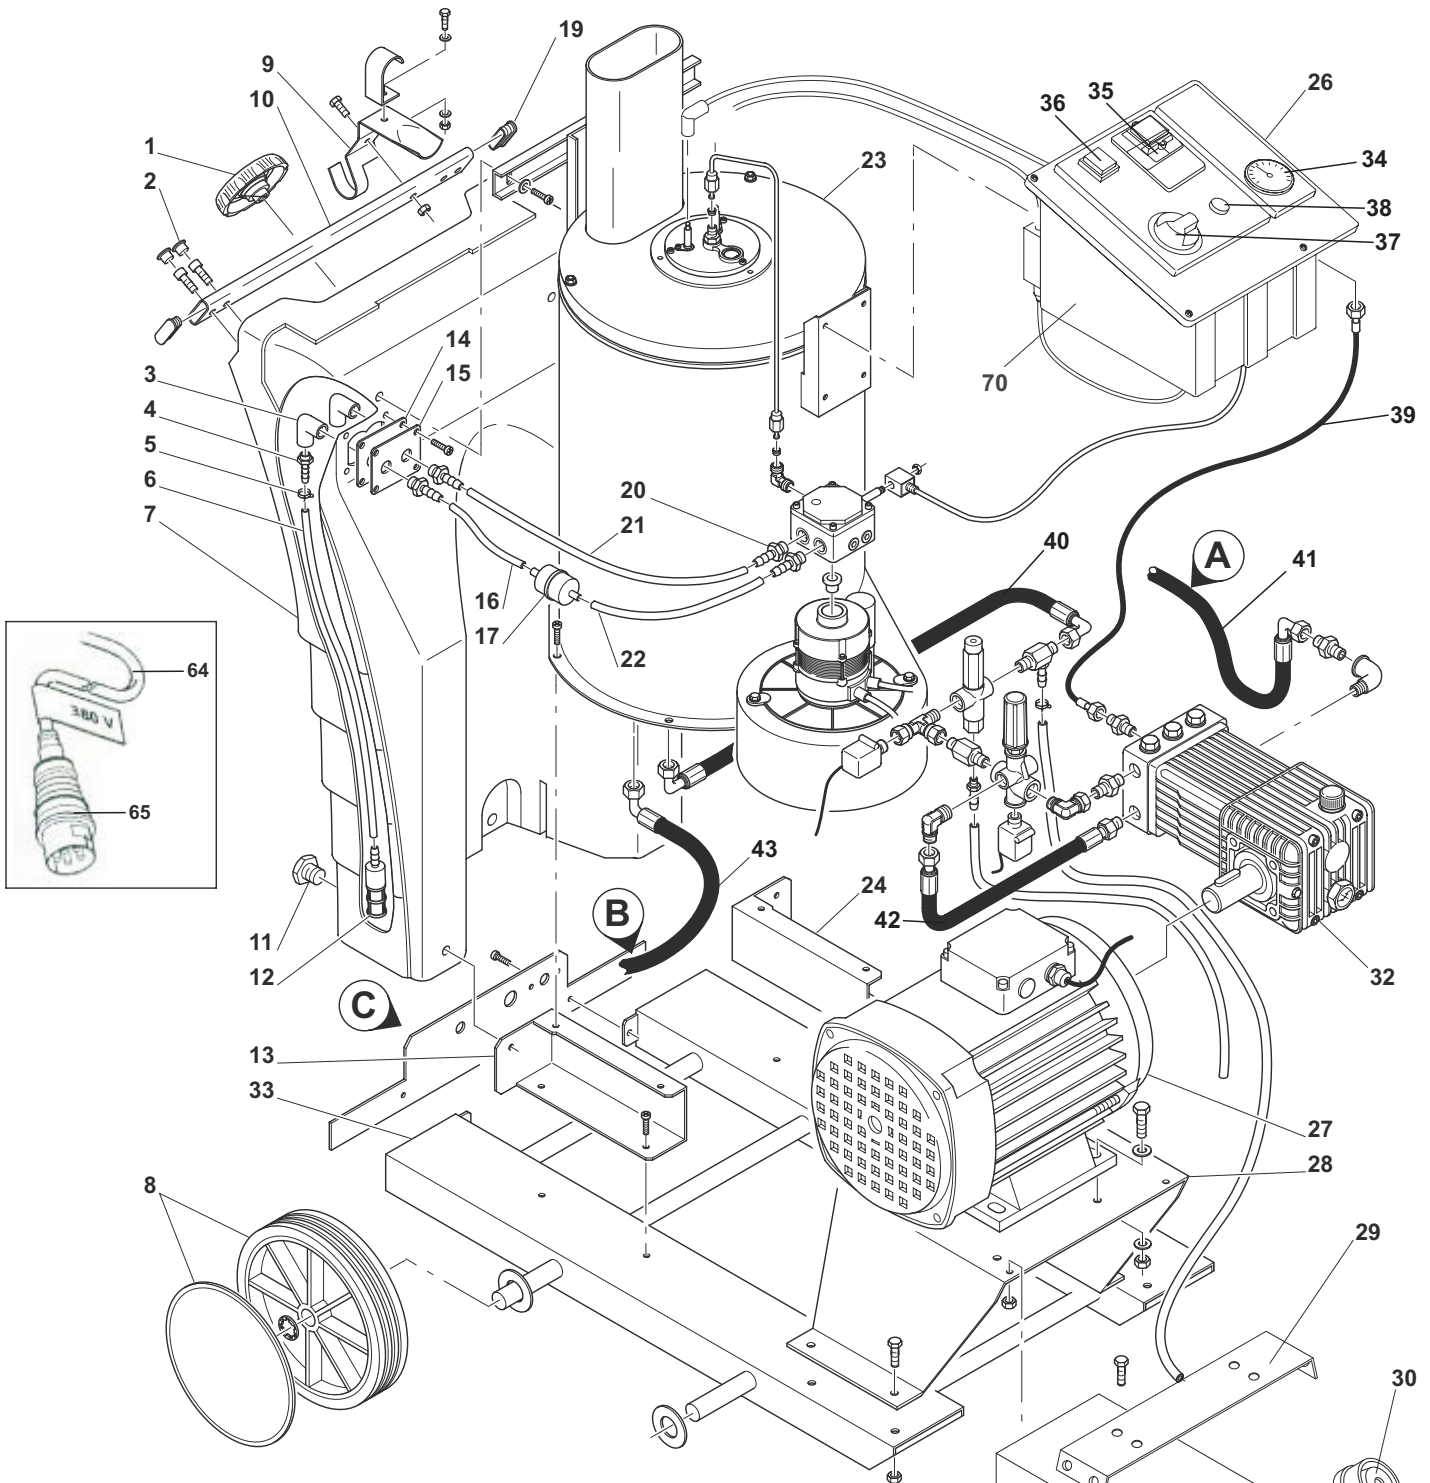

Vista Explodida

Vista Explodida

POS	CÓDIGO	DESCRIÇÃO	QTDE
1	FW000143	TAMPA DO TANQUE DE COMBUSTIVEL	1
2	FW000144	TAMPA DE PLÁSTICO ALÇA TERM INOX 900	2
3	FW000145	COTOVELO 1/4" 90° TERM INOX 900	2
4	FW000146	ESPIGÃO 1/4 MANG DETERGENTE TERM INOX 900	2
5	FW000194	ABRACADEIRA 9,5mm TERM INOX 900	1
6	FW000147	MANGUEIRA DE COMBUSTIVEL TERM INOX 900	1
7	FW000148	TANQUE DE COMBUSTIVEL TERM INOX 900	1
8	FW000017	RODA COMPLETA TERM INOX 600/900	4
9	FW000149	SUPORTE DA LANÇA TERM INOX 900	1
10	FW000150	ALÇA TERM INOX 900	1
11	FW000193	TAMPÃO 3/8 BSP TERM INOX 900	2
12	FW000151	FILTRO DE COMBUSTIVEL INTERNO NO TANQUE TERM INOX 900	1
13	FW000152	SUPORTE FIXAÇÃO TROCADOR DE CALOR TERM INOX 900	1
14	FW000153	VEDAÇÃO ENTRADA DO TANQUE TEM INOX 900	1
15	FW000154	CHAPA DE FIXAÇÃO MANGUIRAS DE COMBUSTIVEL TERM INOX 900	1
16	FW000155	MANGUEIRA ENTRADA DE COMBUSTIVEL TERM INOX 900	1
17	FW000156	FILTRO DE COMBUSTIVEL PROFISSIONAL TERM INOX 900	1
19	FW000157	TAMPA LATERAL DA ALÇA TERM INOX 900	2
20	FW000158	ESPIGÃO 1/4 MANG COMBUSTIVEL TERM INOX 900	4
21	FW000159	MANGUEIRA DE RETORNO DE COMBUSTIVEL TERM INOX 900	1
22	FW000160	MANGUEIRA DE COMBUSTIVEL BOMBA FILTRO TERM INOX 900	1
23	9500854	SERPENTINA 900 L/H CPL 220V/60Hz TERM 800/860/900/1200	1
24	FW000161	SUPORTE FIXAÇÃO ESQUERDO TROCADOR DE CALOR TERM INOX 900	1
25	FW000162	CAREGEM INOX TERM INOX 900	1
26	FW000163	PAINEL ELÉTRICO CPL TERM INOX 900	1
27	42166002	MT 7,5CV 220/380- 60Hz 112M 4P	1
	42166001	MT 7,5CV 220/380/440 60Hz 112M 4T 4P	
28	FW000164	SUPORTE DO CONJUNTO MOTOBOMA TERM INOX 900	1
29	FW000165	CONJUNTO DE FIXAÇÃO RECIPIENTE DETERGENTE TERM INOX 900	1
30	FW000166	TAMPA RECIPIENTE DETERGENTE TERM INOX 900	1
31	FW000167	RECIPIENTE DE DETERGENTE TERM INOX 900	1
32	FW000007	BOMBA AP RRA 4G30 N WAP L-2400/TERM 860	1
33	FW000169	CHASSI TERM INOX 900	1
34	FW000168	MANOMETRO DIÂMETRO 50mm TERM INOX 900	1
35	FW000171	CHAVE CONTACTORA LGA/DESLIGA TERM INOX 900	1
36	FW000172	INTERRUPTOR LIGA/DESLIGA QUEIMADOR TERM INOX 900	1
37	FW000173	BOTÃO TERMOSTATO TERM INOX 900	1
38	FW000174	LED INDICADOR DE MÁQUINA ENERGIZADA TERM INOX 900	1
39	FW000175	MANGUEIRA DO MANOMETRO TERM INOX 900	1
40	FW000176	MANGUEIRA AP 3/8 BOMBA/SERP TERM INOX 900	1
41	FW000177	MANGUEIRA ENTRADA DE AGUA 800mm TERM INOX 900	1
42	FW000178	MANGUEIRA AP 1/2 BOMBA/BPS 300mm TERM INOX 900	1
43	FW000179	MANGUEIRA AP 3/8 SERP/SAIDA DE AGUA TERM INOX 900	1
57	FW000195	NÍPEL 1/2" x 1/2" BSP	1
58	FW000196	CONEXÃO 1/2" F x 3/4" M BSP	1
59	FW000137	NIPEL 3/4-M x M-22x1,5 TERM INOX 600/900	1
60	FW000132	BUBO DO TERMOSTATO TERM 600/900	1
61	FW000134	NIPEL 3/8 M x 1/2 M TERM INOX 600/900	1
62	FW000136	CONEXÃO BUBO M-14x1-Fx1/2-M TERM INOX 600/900	1
63	FW000197	SUPORTE CONEXÃO SAÍDA/ENTRADA DE ÁGUA TERM INOX 900	1
64	FW000199	CABO 4G x 4mm² 5M TERM 900	1
65	44061018	PLUG 4P 32A AZ	1
66	70060010	CORPO FILTRO Y 3/4	1
67	70000099	ESPIGÃO 3/4	1
68	70060020	ELEMENTO FILTRO Y 3/4	1
69	70020024	O-RING 28,3 X 1,78	1
70	FW003070	PLACA INTERNA CIRCUITO DE COMANDO TERM INOX 900/1200	1