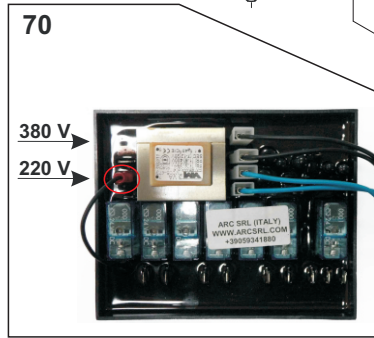

Vista Explodida

Vista Explodida

POS	CÓDIGO	DESCRIÇÃO	QTDE
1	FW000143	TAMPA DO TANQUE DE COMBUSTIVEL	1
2	FW000144	TAMPA DE PLÁSTICO ALÇA TERM INOX 900	2
3	FW000145	COTOVELO 1/4" 90° TERM INOX 900	2
4	FW000146	ESPIGÃO 1/4 MANG DETERGENTE TERM INOX 900	2
5	FW000194	ABRACADEIRA 9,5mm TERM INOX 900	1
6	FW000147	MANGUEIRA DE COMBUSTIVEL TERM INOX 900	1
7	FW000148	TANQUE DE COMBUSTIVEL TERM INOX 900	1
8	FW000017	RODA COMPLETA TERM INOX 600/900	4
9	FW000149	SUPORTE DA LANÇA TERM INOX 900	1
10	FW000150	ALÇA TERM INOX 900	1
11	FW000193	TAMPÃO 3/8 BSP TERM INOX 900	2
12	FW000151	FILTRO DE COMBUSTIVEL INTERNO NO TANQUE TERM INOX 900	1
13	FW000152	SUPORTE FIXAÇÃO TROCADOR DE CALOR TERM INOX 900	1
14	FW000153	VEDAÇÃO ENTRADA DO TANQUE TEM INOX 900	1
15	FW000154	CHAPA DE FIXAÇÃO MANGUIRAS DE COMBUSTIVEL TERM INOX 900	1
16	FW000155	MANGUEIRA ENTRADA DE COMBUSTIVEL TERM INOX 900	1
17	FW000156	FILTRO DE COMBUSTIVEL PROFISSIONAL TERM INOX 900	1
19	FW000157	TAMPA LATERAL DA ALÇA TERM INOX 900	2
20	FW000158	ESPIGÃO 1/4 MANG COMBUSTIVEL TERM INOX 900	4
21	FW000159	MANGUEIRA DE RETORNO DE COMBUSTIVEL TERM INOX 900	1
22	FW000160	MANGUEIRA DE COMBUSTIVEL BOMBA FILTRO TERM INOX 900	1
23	9500854	SERPENTINA 900 L/H CPL 220V/60Hz TERM 800/860/900/1200	1
24	FW000161	SUPORTE FIXAÇÃO ESQUERDO TROCADOR DE CALOR TERM INOX 900	1
25	FW000162	CAREGEM INOX TERM INOX 900	1
26	FW000163	PAINEL ELÉTRICO CPL TERM INOX 900	1
27	42166002	MT 7,5CV 220/380- 60Hz 112M 4P	1
	42166001	MT 7,5CV 220/380/440 60Hz 112M 4T 4P	
28	FW000164	SUPORTE DO CONJUNTO MOTOBOMA TERM INOX 900	1
29	FW000165	CONJUNTO DE FIXAÇÃO RECIPIENTE DETERGENTE TERM INOX 900	1
30	FW000166	TAMPA RECIPIENTE DETERGENTE TERM INOX 900	1
31	FW000167	RECIPIENTE DE DETERGENTE TERM INOX 900	1
32	FW000007	BOMBA AP RRA 4G30 N WAP L-2400/TERM 860	1
33	FW000169	CHASSI TERM INOX 900	1
34	FW000168	MANOMETRO DIÂMETRO 50mm TERM INOX 900	1
35	FW000171	CHAVE CONTACTORA LGA/DESLIGA TERM INOX 900	1
36	FW000172	INTERRUPTOR LIGA/DESLIGA QUEIMADOR TERM INOX 900	1
37	FW000173	BOTÃO TERMOSTATO TERM INOX 900	1
38	FW000174	LED INDICADOR DE MÁQUINA ENERGIZADA TERM INOX 900	1
39	FW000175	MANGUEIRA DO MANOMETRO TERM INOX 900	1
40	FW000176	MANGUEIRA AP 3/8 BOMBA/SERP TERM INOX 900	1
41	FW000177	MANGUEIRA ENTRADA DE AGUA 800mm TERM INOX 900	1
42	FW000178	MANGUEIRA AP 1/2 BOMBA/BPS 300mm TERM INOX 900	1
43	FW000179	MANGUEIRA AP 3/8 SERP/SAIDA DE AGUA TERM INOX 900	1
57	FW000195	NÍPEL 1/2" x 1/2" BSP	1
58	FW000196	CONEXÃO 1/2" F x 3/4" M BSP	1
59	FW000137	NIPEL 3/4-M x M-22x1,5 TERM INOX 600/900	1
60	FW000132	BUBO DO TERMOSTATO TERM 600/900	1
61	FW000134	NIPEL 3/8 M x 1/2 M TERM INOX 600/900	1
62	FW000136	CONEXÃO BUBO M-14x1-Fx1/2-M TERM INOX 600/900	1
63	FW000197	SUPORTE CONEXÃO SAÍDA/ENTRADA DE ÁGUA TERM INOX 900	1
64	FW000199	CABO 4G x 4mm² 5M TERM 900	1
65	44061018	PLUG 4P 32A AZ	1
66	70060010	CORPO FILTRO Y 3/4	1
67	70000099	ESPIGÃO 3/4	1
68	70060020	ELEMENTO FILTRO Y 3/4	1
69	70020024	O-RING 28,3 X 1,78	1
70	FW003070	PLACA INTERNA CIRCUITO DE COMANDO TERM INOX 900/1200	1