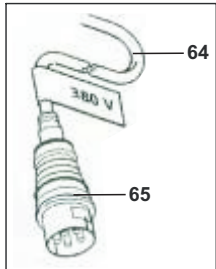

Vista Explodida

Vista Explodida

POS	CÓDIGO	DESCRIÇÃO	QTDE
1	FW000143	TAMPA DO TANQUE DE COMBUSTIVEL	1
2	FW000144	TAMPA DE PLÁSTICO ALÇA TERM INOX 900	2
3	FW000145	COTOVELO 1/4" 90° TERM INOX 900	2
4	FW000146	ESPIGÃO 1/4 MANG DETERGENTE TERM INOX 900	2
5	FW000194	ABRACADEIRA 9,5mm TERM INOX 900	1
6	FW000147	MANGUEIRA DE COMBUSTIVEL TERM INOX 900	1
7	FW000148	TANQUE DE COMBUSTIVEL TERM INOX 900	1
8	FW000017	RODA COMPLETA TERM INOX 600/900	4
9	FW000149	SUPORTE DA LANÇA TERM INOX 900	1
10	FW000150	ALÇA TERM INOX 900	1
11	FW000193	TAMPÃO 3/8 BSP TERM INOX 900	2
12	FW000151	FILTRO DE COMBUSTIVEL INTERNO NO TANQUE TERM INOX 900	1
13	FW000152	SUPORTE FIXAÇÃO TROCADOR DE CALOR TERM INOX 900	1
14	FW000153	VEDAÇÃO ENTRADA DO TANQUE TEM INOX 900	1
15	FW000154	CHAPA DE FIXAÇÃO MANGUIRAS DE COMBUSTIVEL TERM INOX 900	1
16	FW000155	MANGUEIRA ENTRADA DE COMBUSTIVEL TERM INOX 900	1
17	FW000156	FILTRO DE COMBUSTIVEL PROFISSIONAL TERM INOX 900	1
19	FW000157	TAMPA LATERAL DA ALÇA TERM INOX 900	2
20	FW000158	ESPIGÃO 1/4 MANG COMBUSTIVEL TERM INOX 900	4
21	FW000159	MANGUEIRA DE RETORNO DE COMBUSTIVEL TERM INOX 900	1
22	FW000160	MANGUEIRA DE COMBUSTIVEL BOMBA FILTRO TERM INOX 900	1
23	9500854	SERPENTINA 900 L/H CPL 220V/60Hz TERM 800/860/900/1200	1
24	FW000161	SUPORTE FIXAÇÃO ESQUERDO TROCADOR DE CALOR TERM INOX 900	1
25	FW000162	CAREGEM INOX TERM INOX 900	1
26	FW000163	PAINEL ELÉTRICO CPL TERM INOX 900	1
27	42166002	MT 7,5CV 220/380- 60Hz 112M 4P	1
	42166001	MT 7,5CV 220/380/440 60Hz 112M 4T 4P	
28	FW000164	SUPORTE DO CONJUNTO MOTOBOMA TERM INOX 900	1
29	FW000165	CONJUNTO DE FIXAÇÃO RECIPIENTE DETERGENTE TERM INOX 900	1
30	FW000166	TAMPA RECIPIENTE DETERGENTE TERM INOX 900	1
31	FW000167	RECIPIENTE DE DETERGENTE TERM INOX 900	1
32	FW000007	BOMBA AP RRA 4G30 N WAP L-2400/TERM 860	1
33	FW000169	CHASSI TERM INOX 900	1
34	FW000168	MANOMETRO DIÂMETRO 50mm TERM INOX 900	1
35	FW000171	CHAVE CONTACTORA LGA/DESLIGA TERM INOX 900	1
36	FW000172	INTERRUPTOR LIGA/DESLIGA QUEIMADOR TERM INOX 900	1
37	FW000173	BOTÃO TERMOSTATO TERM INOX 900	1
38	FW000174	LED INDICADOR DE MÁQUINA ENERGIZADA TERM INOX 900	1
39	FW000175	MANGUEIRA DO MANOMETRO TERM INOX 900	1
40	FW000176	MANGUEIRA AP 3/8 BOMBA/SERP TERM INOX 900	1
41	FW000177	MANGUEIRA ENTRADA DE AGUA 800mm TERM INOX 900	1
42	FW000178	MANGUEIRA AP 1/2 BOMBA/BPS 300mm TERM INOX 900	1
43	FW000179	MANGUEIRA AP 3/8 SERP/SAIDA DE AGUA TERM INOX 900	1
57	FW000195	NÍPEL 1/2" x 1/2" BSP	1
58	FW000196	CONEXÃO 1/2" F x 3/4" M BSP	1
59	FW000137	NIPEL 3/4-M x M-22x1,5 TERM INOX 600/900	1
60	FW000132	BUBO DO TERMOSTATO TERM 600/900	1
61	FW000134	NIPEL 3/8 M x 1/2 M TERM INOX 600/900	1
62	FW000136	CONEXÃO BUBO M-14x1-Fx1/2-M TERM INOX 600/900	1
63	FW000197	SUPORTE CONEXÃO SAÍDA/ENTRADA DE ÁGUA TERM INOX 900	1
64	FW000199	CABO 4G x 4mm² 5M TERM 900	1
65	44061018	PLUG 4P 32A AZ	1
66	70060010	CORPO FILTRO Y 3/4	1
67	70000099	ESPIGÃO 3/4	1
68	70060020	ELEMENTO FILTRO Y 3/4	1
69	70020024	O-RING 28,3 X 1,78	1
70	FW003070	PLACA INTERNA CIRCUITO DE COMANDO TERM INOX 900/1200	1