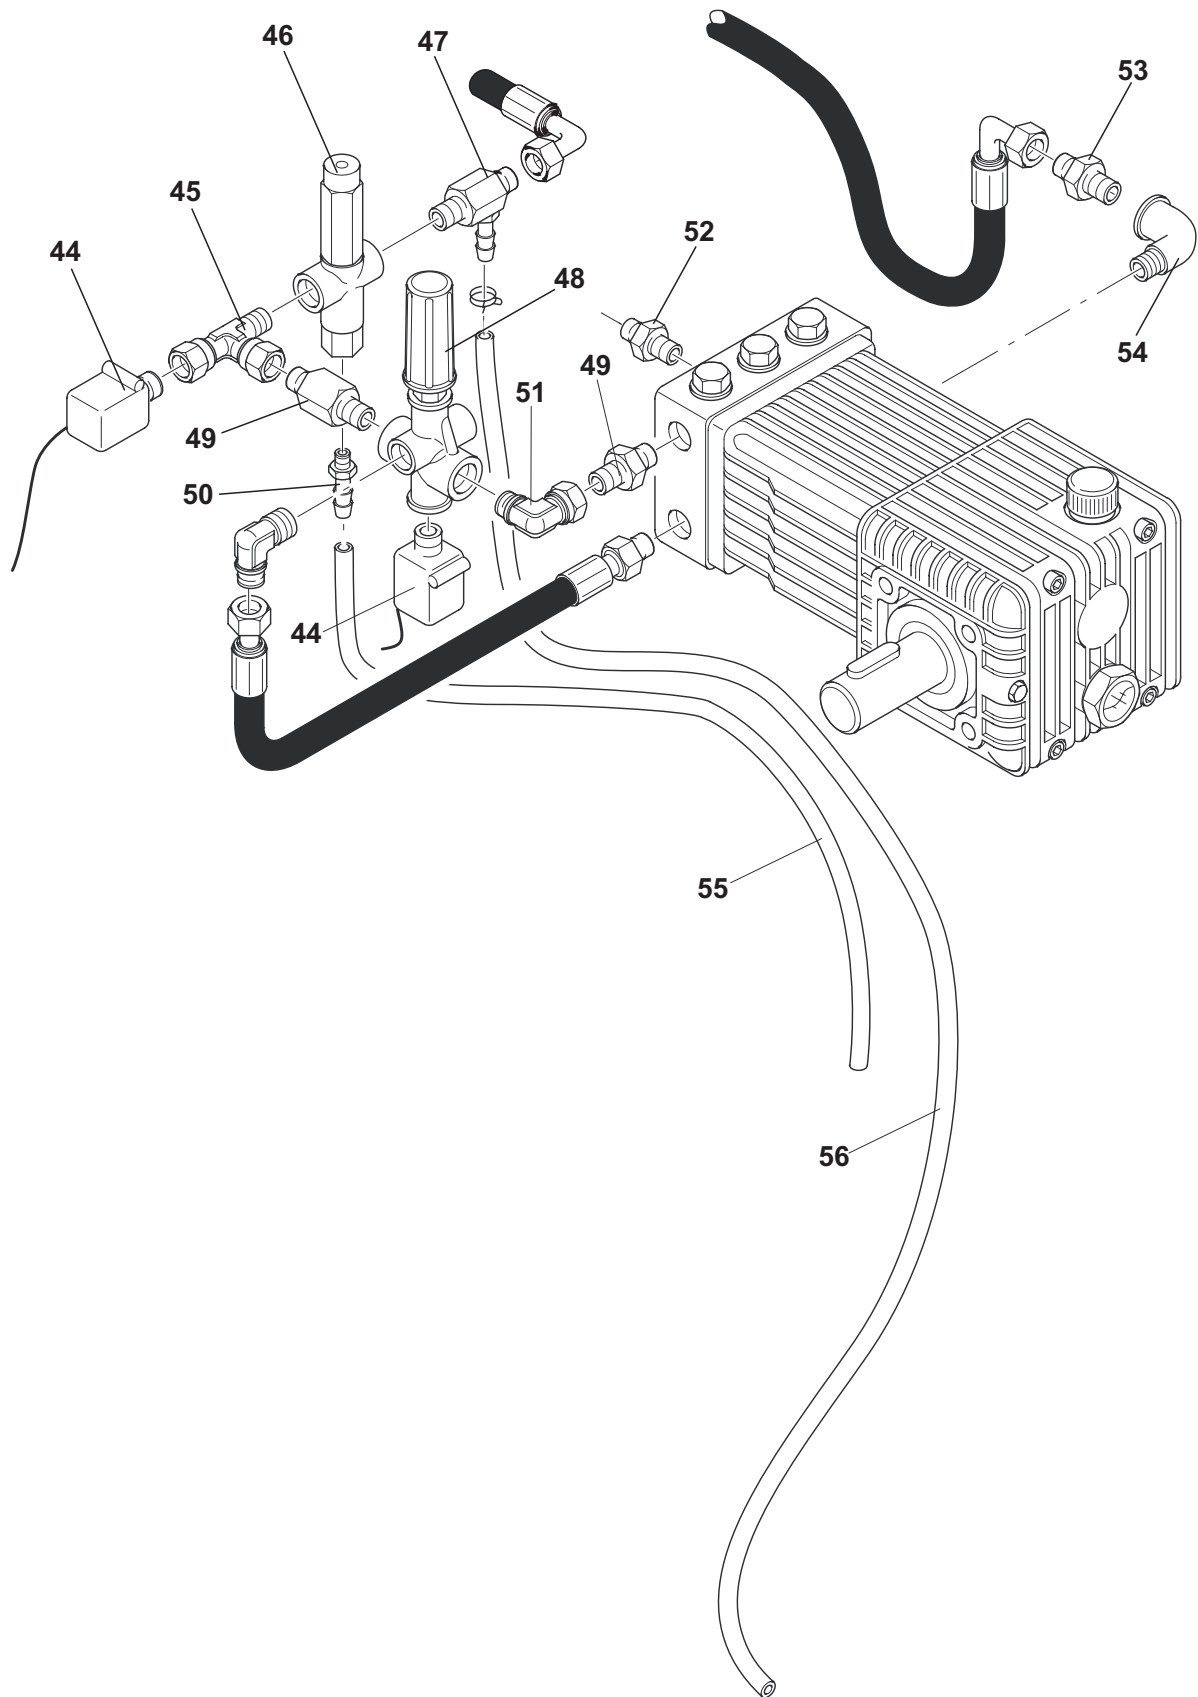

Vista Explodida

POS	CÓDIGO	DESCRIÇÃO	QTDE
44	FW000180	PRESSOSTATO PR5 280BAR 75° TERM INOX 900	2
45	FW000181	CONEXÃO "T" 3/8" BSP TEM INOX 900	1
46	FW000182	VALVULA DE SEGURANÇA TERM INOX 900	1
47	FW000183	VALVULA DE SHAMPOO TERM INOX 900	1
48	FW000184	VALVULA BY PASS TERM INOX 900	1
49	FW000185	NIPEL 3/8"x3/8" BSP TERM INOX 900	2
50	FW000186	ESPIGÃO 3/8" BSP TERM INOX 900	1
51	FW000187	COTOVELO 3/8"- M x 3/8" - F TERM INOX 900	1
52	FW000188	NIPEL 1/4" BSP TERM INOX 900	1
53	FW000189	NIPEL 3/4" BSP x1/2 BSP TERM INOX 900	1
54	FW000190	COTOVELO 1/2 BSP - M x 1/2 BSP - F TERM INOX 900	1
55	FW000191	MANGUEIRA DE ESCOAMENTO VALVULA DE SEG TERM INOX 900	1
56	FW000192	MANGUEIRA SHAMPOO TERM INOX 900	1